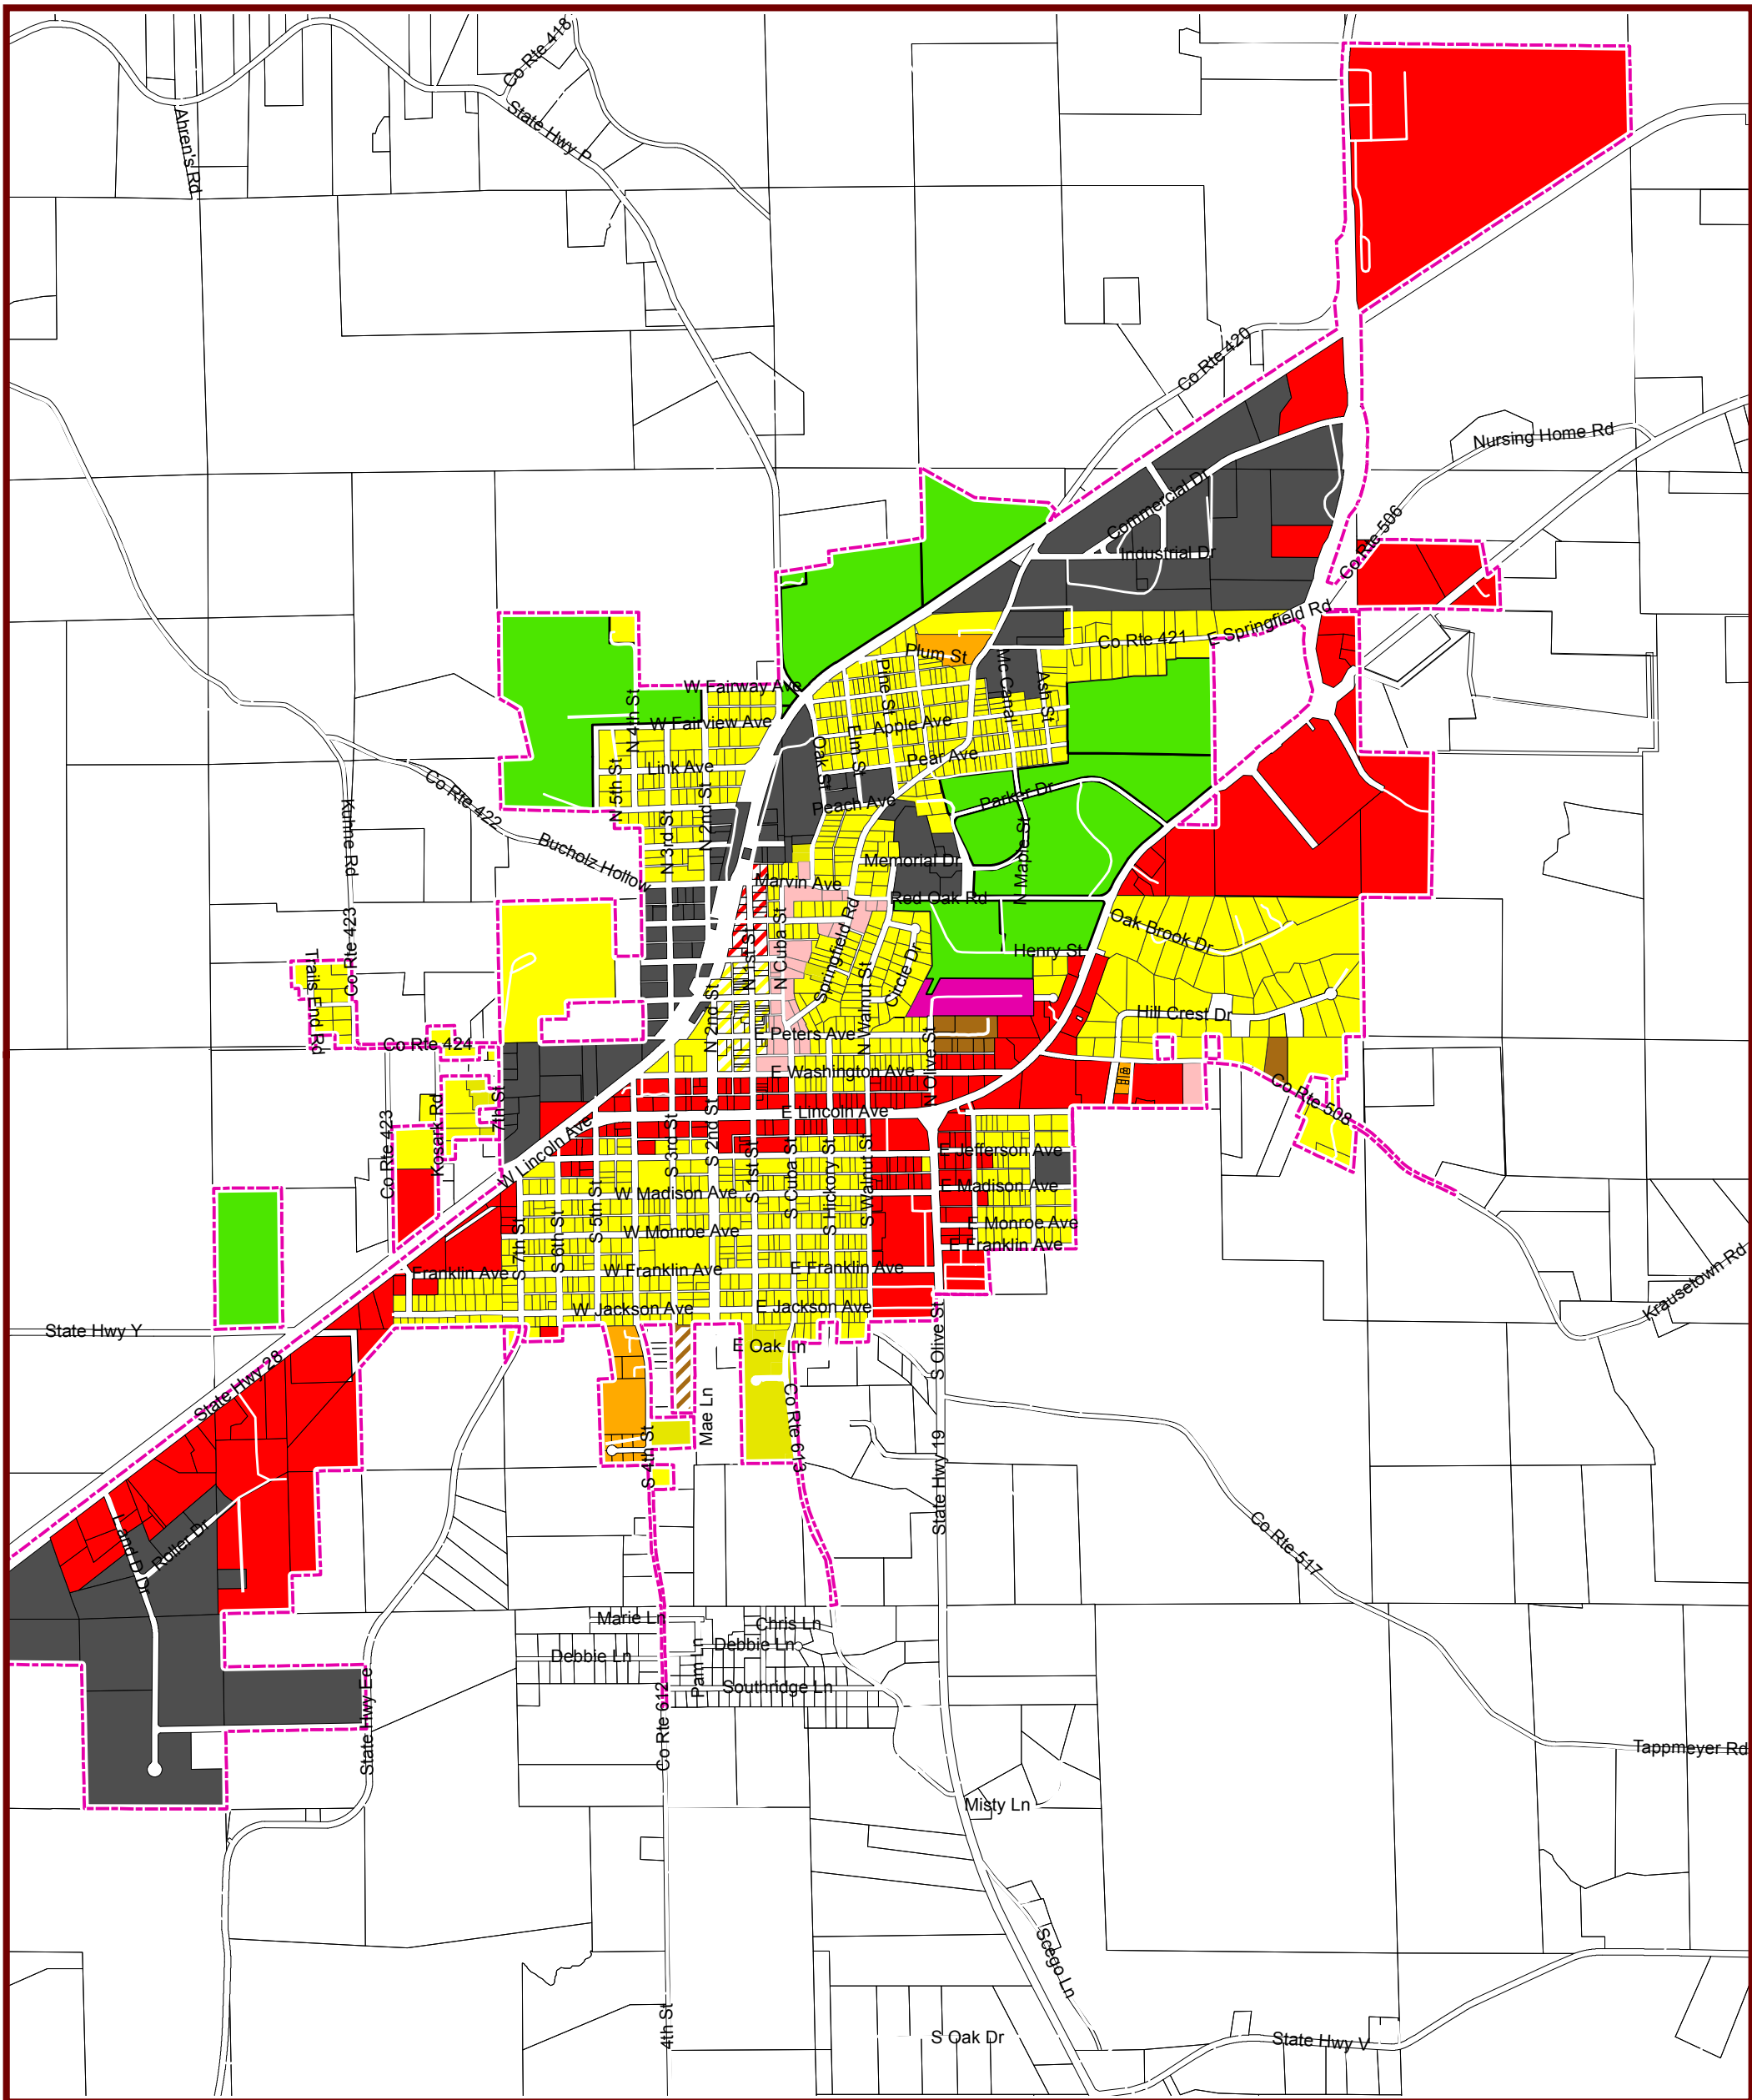

# Owensville, MO Official Zoning Map

May 06, 2013

## Legend Zoning Districts

- |  |   |  |
|--|---|--|
|  "A-1" Agriculture   |  "R-5" Planned Res/Bus         |  "C-2" Highway Commercial |
|  "R-1" Single Family |  "M-H" Mobile Home             |  "M-1" Light Industrial   |
|  "R-2" Two-Family    |  'OTR" Old Town Residential    |  "M-2" Industrial         |
|  "R-3" Multi-Family  |  "OTC" Old Town Commercial     |  City Limits              |
|  "R-4" Multi-Family  |  "C-1" Neighborhood Commercial |  |

STREILER PLANNING