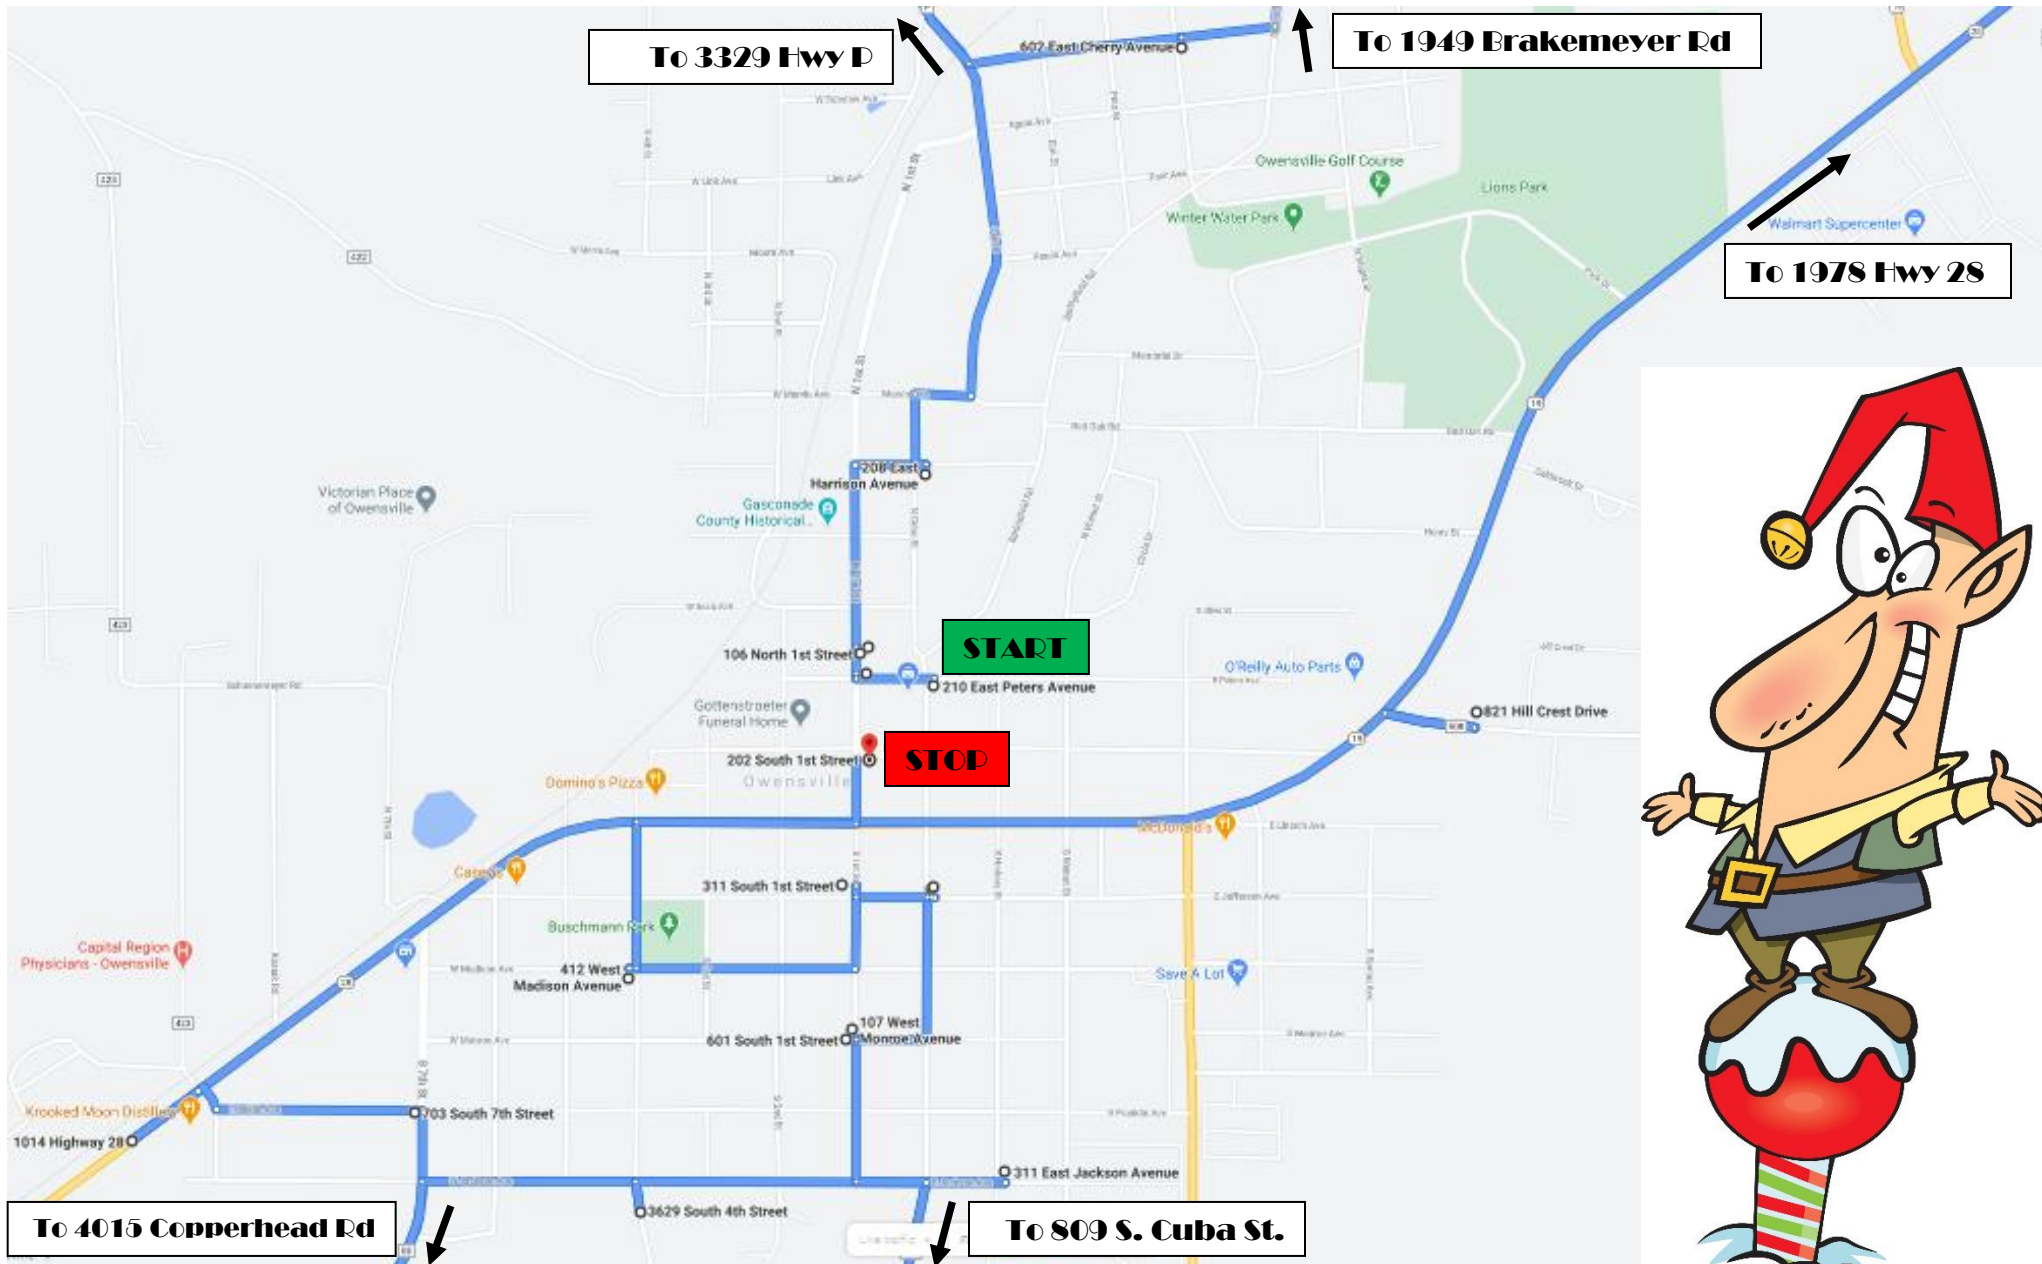

2020 Holiday Light Tour Map

Sponsored by:
Owensville Parks & Recreation Department
Owensville Chamber of Commerce

Route	Address	Special Directions
1	210 E Peters	
2	104 N 1st St	
3	106 N 1st St	
4	108 N 1st St	
5	208 E Harrison Ave	
6	3329 Hwy P	*North on Hwy P for approximately 2 miles; just past Ahren's Road on the left
7	602 E Cherry	
8	1949 Brakemeyer Rd	*North on Hwy 19 for approximately 6 miles; Brakemeyer Road will be on the right
9	1978 E Hwy 28	*Corner of Hwy 28 & Baker Rd
10	821 Hillcrest Dr	
11	1014 W Hwy 28	
12	703 S 7th St	
13	4015 Copperhead Rd	*South on EE for approximately 6.5 miles; Copperhead Rd will be on the left
14	3629 S 4th St	
15	809 S Cuba St	
16	311 E Jackson Ave	
17	601 S 1st St	
18	107 W Monroe Ave	
19	205 E Jefferson	
20	211 E Jefferson	
21	311 S 1st	
22	412 W Madison	
23	202 S 1st St	

***Outside of town**