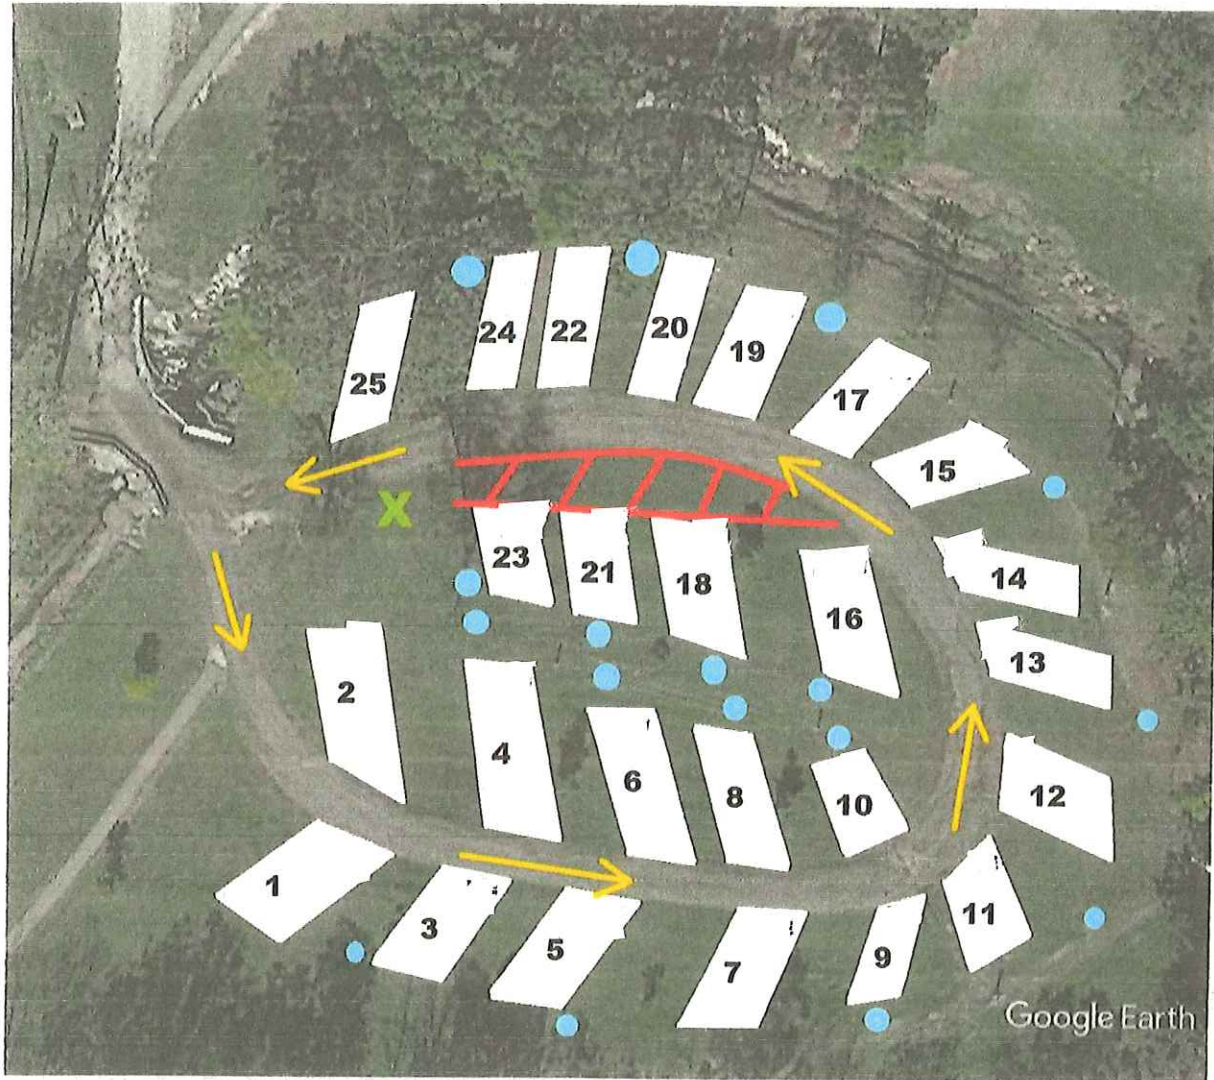

Owensville Campground

Google Earth

feet 200
meters 80